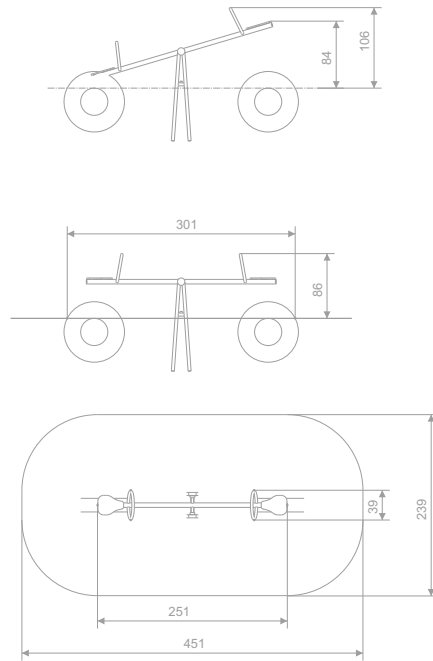

SOCIALIZING

SENSORIAL
INTEGRATION

ROCKING

INFORMATION ABOUT THE PRODUCT

Dimensions	39 x 251 cm
Safety zone	239 x 451 cm
Safety zone area	10 m ²
Overall height	106 cm
Free fall height	84 cm
Amount of users	2
Product complies with EN 1176-1:2017-12	YES
Availability of spare parts	YES
Age range	3-12

According to EN 1176-1:2017-12 norm, the product requires applying a safety surface according to the product's free fall height.

00703

SCALE 1:100

MATERIALS:

PLATE OF THE WALLS
MADE OF 12 MM HDPE IN
THE HIGHEST QUALITY