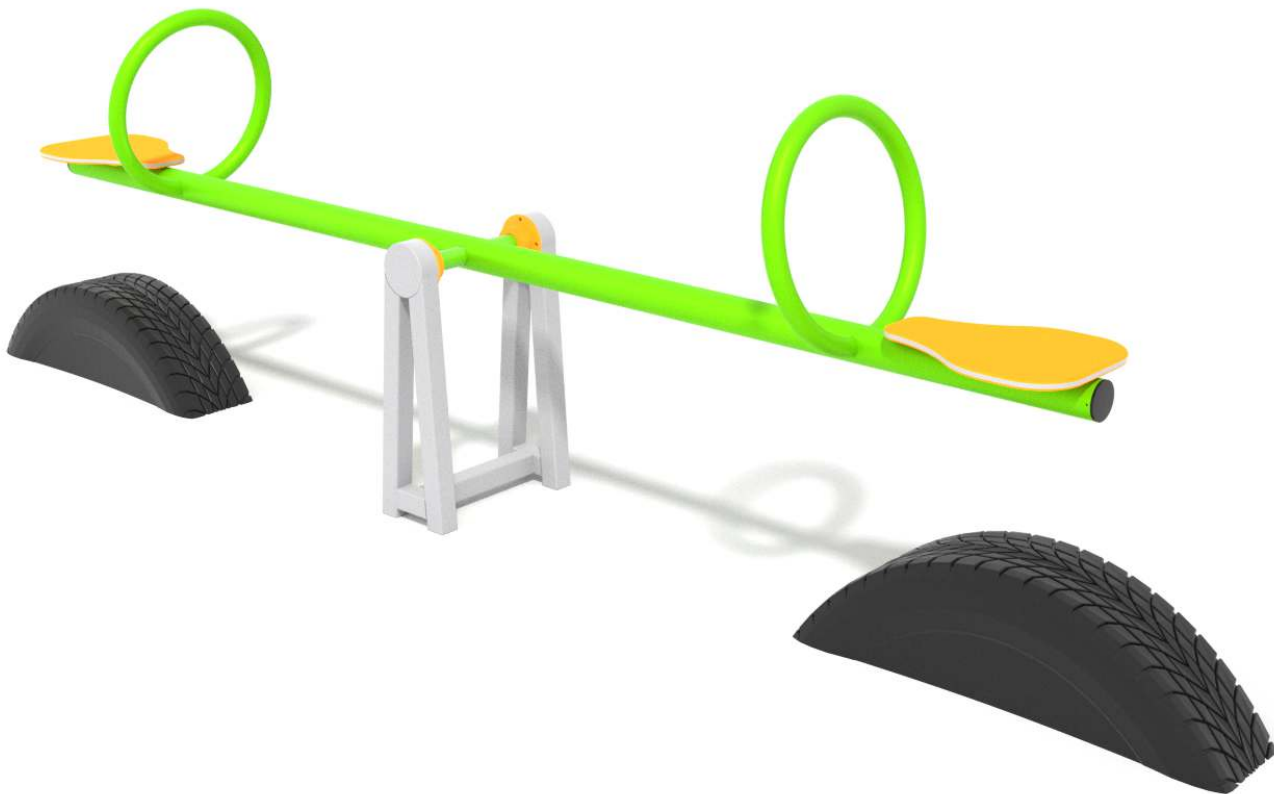

SOCIALIZING

SENSORIAL
INTEGRATION

ROCKING

INFORMATION ABOUT THE PRODUCT

Dimensions	39 x 251 cm
Safety zone	239 x 451 cm
Safety zone area	10 m ²
Overall height	106 cm
Free fall height	84 cm
Amount of users	2
Product complies with EN 1176-1:2017-12	YES
Availability of spare parts	YES
Age range	3-12

According to EN 1176-1:2017-12 norm, the product requires applying a safety surface according to the product's free fall height.

00703

SCALE 1:100

MATERIALS:

PLATE OF THE WALLS
MADE OF 12 MM HDPE IN
THE HIGHEST QUALITY

SOLID CONSTRUCTION MADE
OF BLACK STEEL, CLEANED THE
SANDBLASTING PROCESS